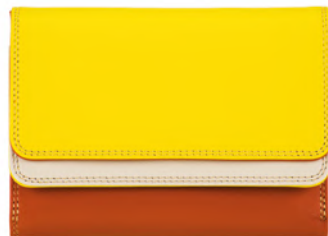

250 | Double Flap Purse/Wallet

6 credit card slots - 2 note sections - Transparent ID card window Internal & external zip coin pockets - Pen
Height: 9 cm. | Width: 13 cm. | Width open: 24 cm.
Colours: (4) (12) (57) (75) (92) (115) (127) (130) (131) (136) (148) (149) (150*)